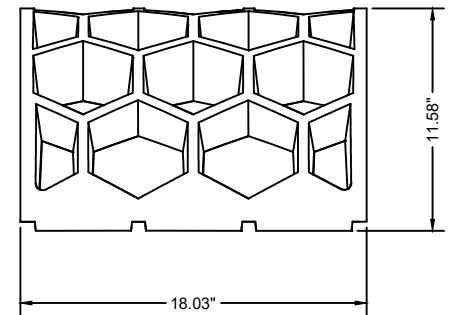

TOP VIEW

ISOMETRIC VIEW

FRONT VIEW

SIDE VIEW

DISTRIBUTED BY:
FERGUSON
WATERWORKS
www.fergusongss.com

REEF ARCH - 50 LBS. UNIT

DRAWN BY
 JKB
 DATE
 2/4/2025
 SHEET NO.
 1 of 1