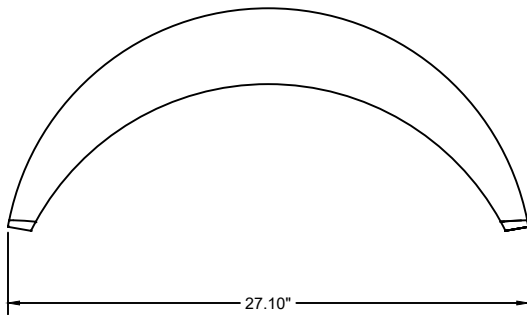

TOP VIEW

ISOMETRIC VIEW

FRONT VIEW

SIDE VIEW

DISTRIBUTED BY:
FERGUSON
WATERWORKS
www.fergusongss.com

REEF ARCH - 50 LBS. UNIT

DRAWN BY
 JKB
 DATE
 2/4/2025
 SHEET NO.
 1 of 1