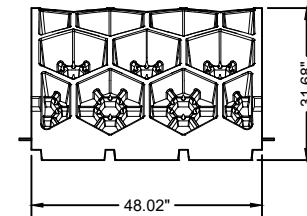

TOP VIEW

BOTTOM VIEW

ISOMETRIC VIEWS

FRONT VIEW

SIDE VIEW

DISTRIBUTED BY:
FERGUSON
WATERWORKS

www.fergusongss.com

REEF ARCH - 1,200 LBS. UNIT