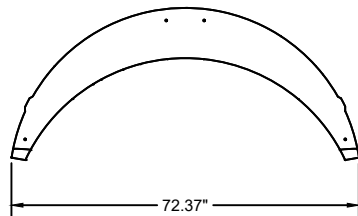

TOP VIEW

BOTTOM VIEW

ISOMETRIC VIEWS

FRONT VIEW

SIDE VIEW

DISTRIBUTED BY:
FERGUSON
WATERWORKS

www.fergusongss.com

REEF ARCH - 1,200 LBS. UNIT