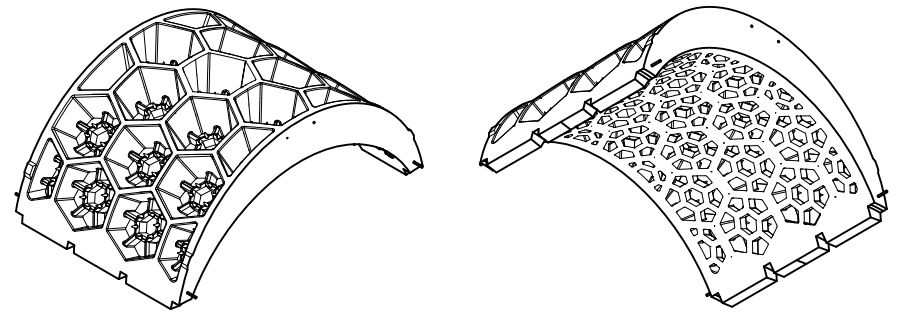

TOP VIEW

BOTTOM VIEW

ISOMETRIC VIEWS

FRONT VIEW

SIDE VIEW

DISTRIBUTED BY:
FERGUSON
WATERWORKS

www.fergusongss.com

REEF ARCH - 1,200 LBS. UNIT