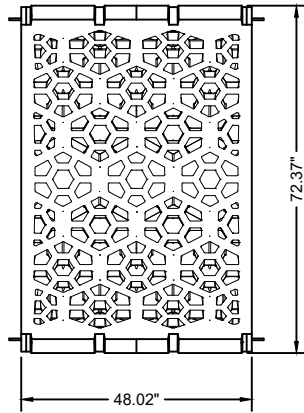

TOP VIEW

BOTTOM VIEW

ISOMETRIC VIEWS

FRONT VIEW

SIDE VIEW

DISTRIBUTED BY:
FERGUSON
WATERWORKS

www.fergusongss.com

REEF ARCH - 1,200 LBS. UNIT